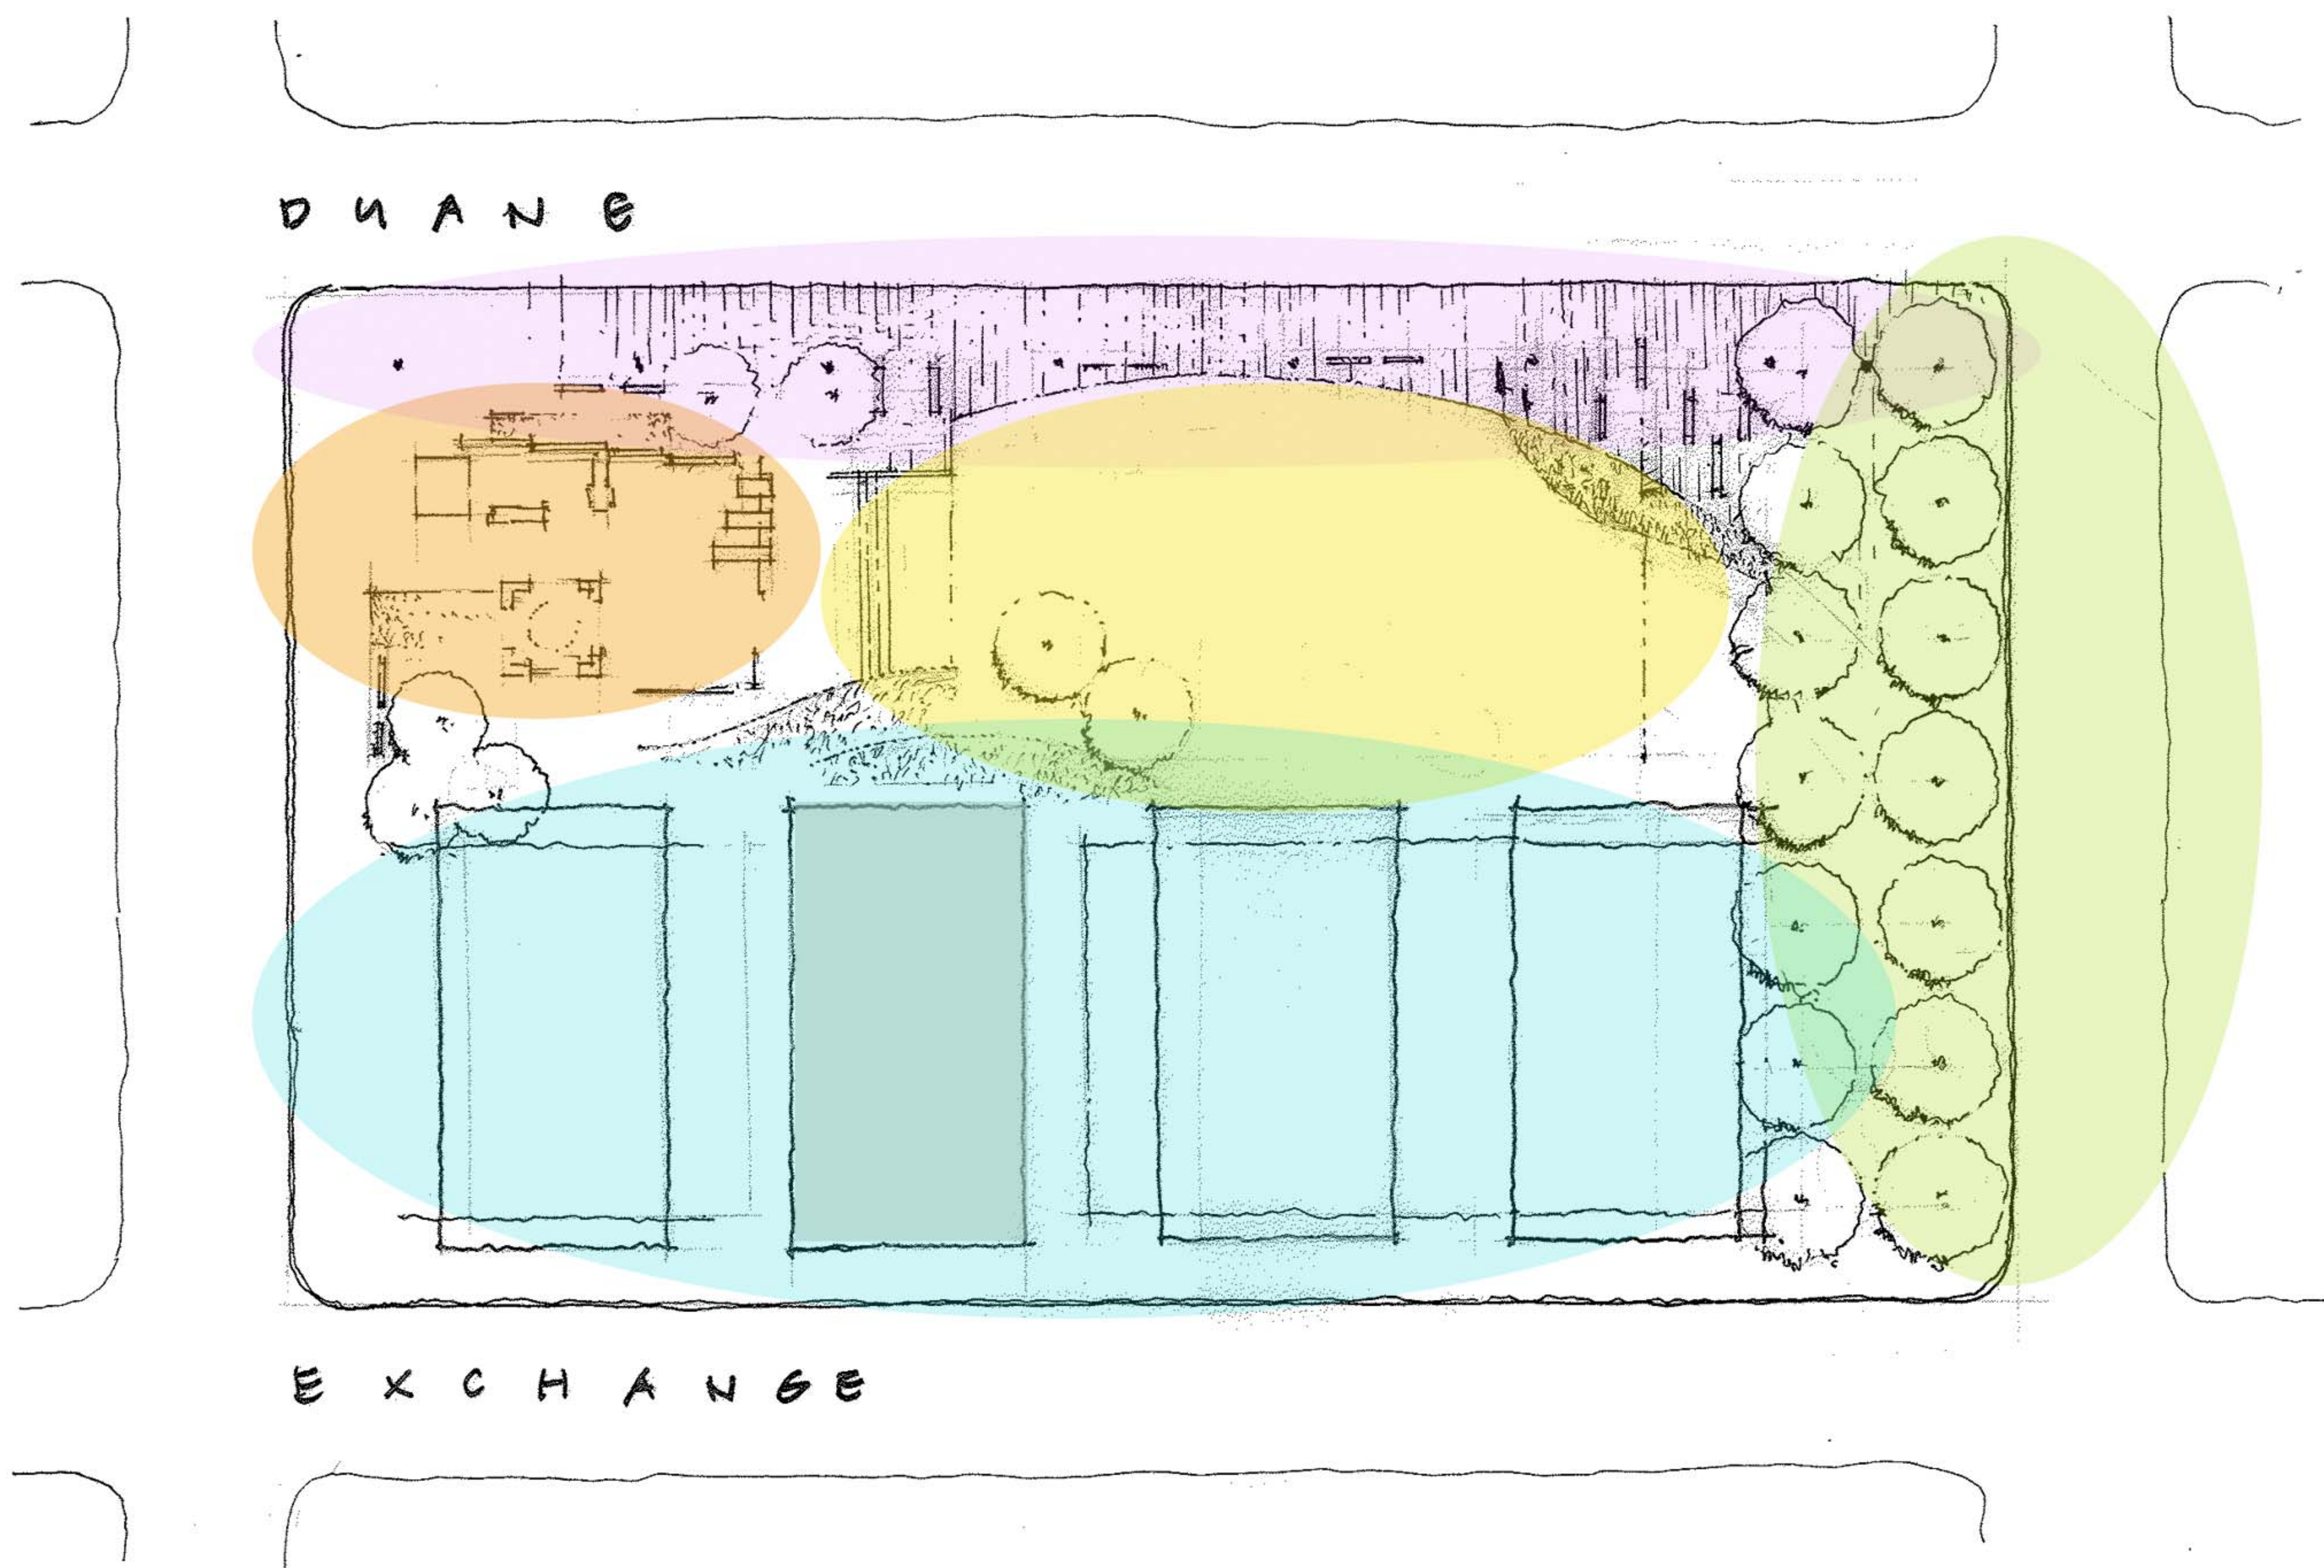

Heritage Square Program Layout Concept:

● The Garden of Surging Waves

Future Phases:

● Astoria Heritage Timeline Walk

● Open Space | Amphitheater

● Market Space | Curbless Festival Street

● Pavilion | Market | Event | Parking